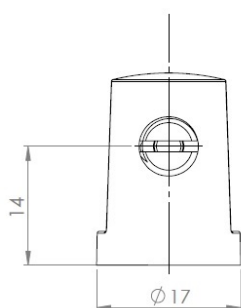

PRODUCT SHEET

Description:

Shelf Support Cylindrical, CPL, $\varnothing 17\text{mm}$, Glass Thickness 4-6mm

Item number:

22.02.220-1

Units	Box	Carton	HS Code	Barcode
Pcs.	1	500	8302420090	 5704866079006

SISO A/S