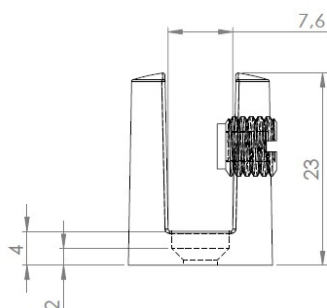

PRODUCT SHEET

Description:

Shelf Support Cylindrical, CPL, $\varnothing 17\text{mm}$, Glass Thickness 4-6mm

Item number:

22.02.220-1

Units	Box	Carton	HS Code	Barcode
Pcs.	1	500	8302420090	 5704866079006

SISO A/S